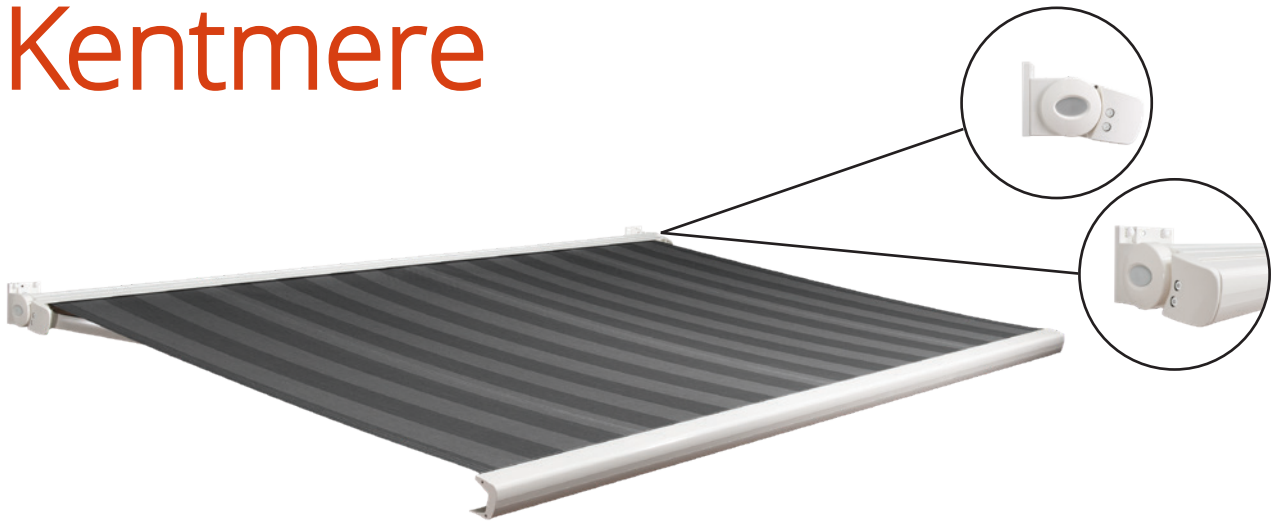

Kentmere

Our Kentmere terrace awning distinguishes itself from other models due to the extremely compact design. When closed, the cassette measures just 122 mm high. This makes it one of the most compact terrace awnings on the market. If you are looking for a terrace awning that occupies little space, without compromising on quality, then the Kentmere might be the model for you.

Characteristics

- ☐ One of the most compact terrace awnings on the market
- ☐ Smooth rounded shape
- ☐ Available with or without valance
- ☐ Available with manual or electrical control system
- ☐ Semi-Cassette

Colours

	Minimum Widths			
Projection	1500	2000	2500	3000
Manual	1950	2520	3090	3660
Electric	1920	2490	3060	3630

Maximum dimensions

	Width	Projection
Kentmere	4500 mm	3000 mm

Mounting

Wall mounted
2 Brackets
No Centre Brackets Req