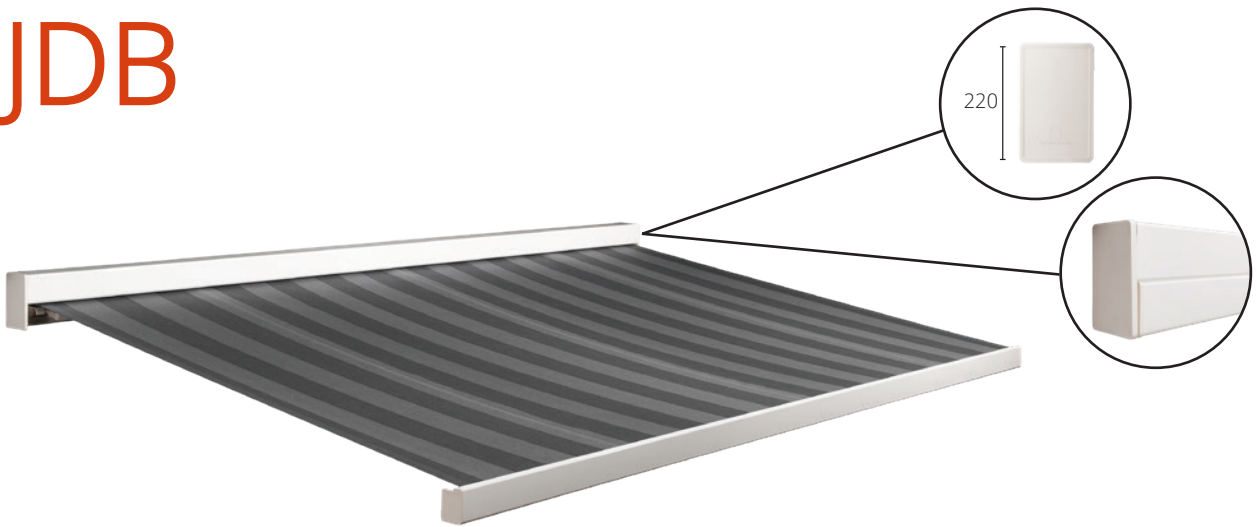

# JDB

A unique design by Jan des Bouvrie, Netherlands' best known interior and exterior designer. The minimalist design of this terrace awning is largely characterised by its rectangular cassette, which cuts a fine figure against the facade, both when open and closed. If you are a design enthusiast, who wants to combine style with all the benefits of a high quality terrace awning and looking for a modern top of the range design then the Jan des Bouvrie model is the solution for you.

## Characteristics

- ▮ Fabric fully protected in cassette
- ▮ Unique design by Jan des Bouvrie
- ▮ Stylish design on any facade, when open and closed
- ▮ Wall-mounting concealed behind the awning
- ▮ Available with electrical control system
- ▮ Full Cassette